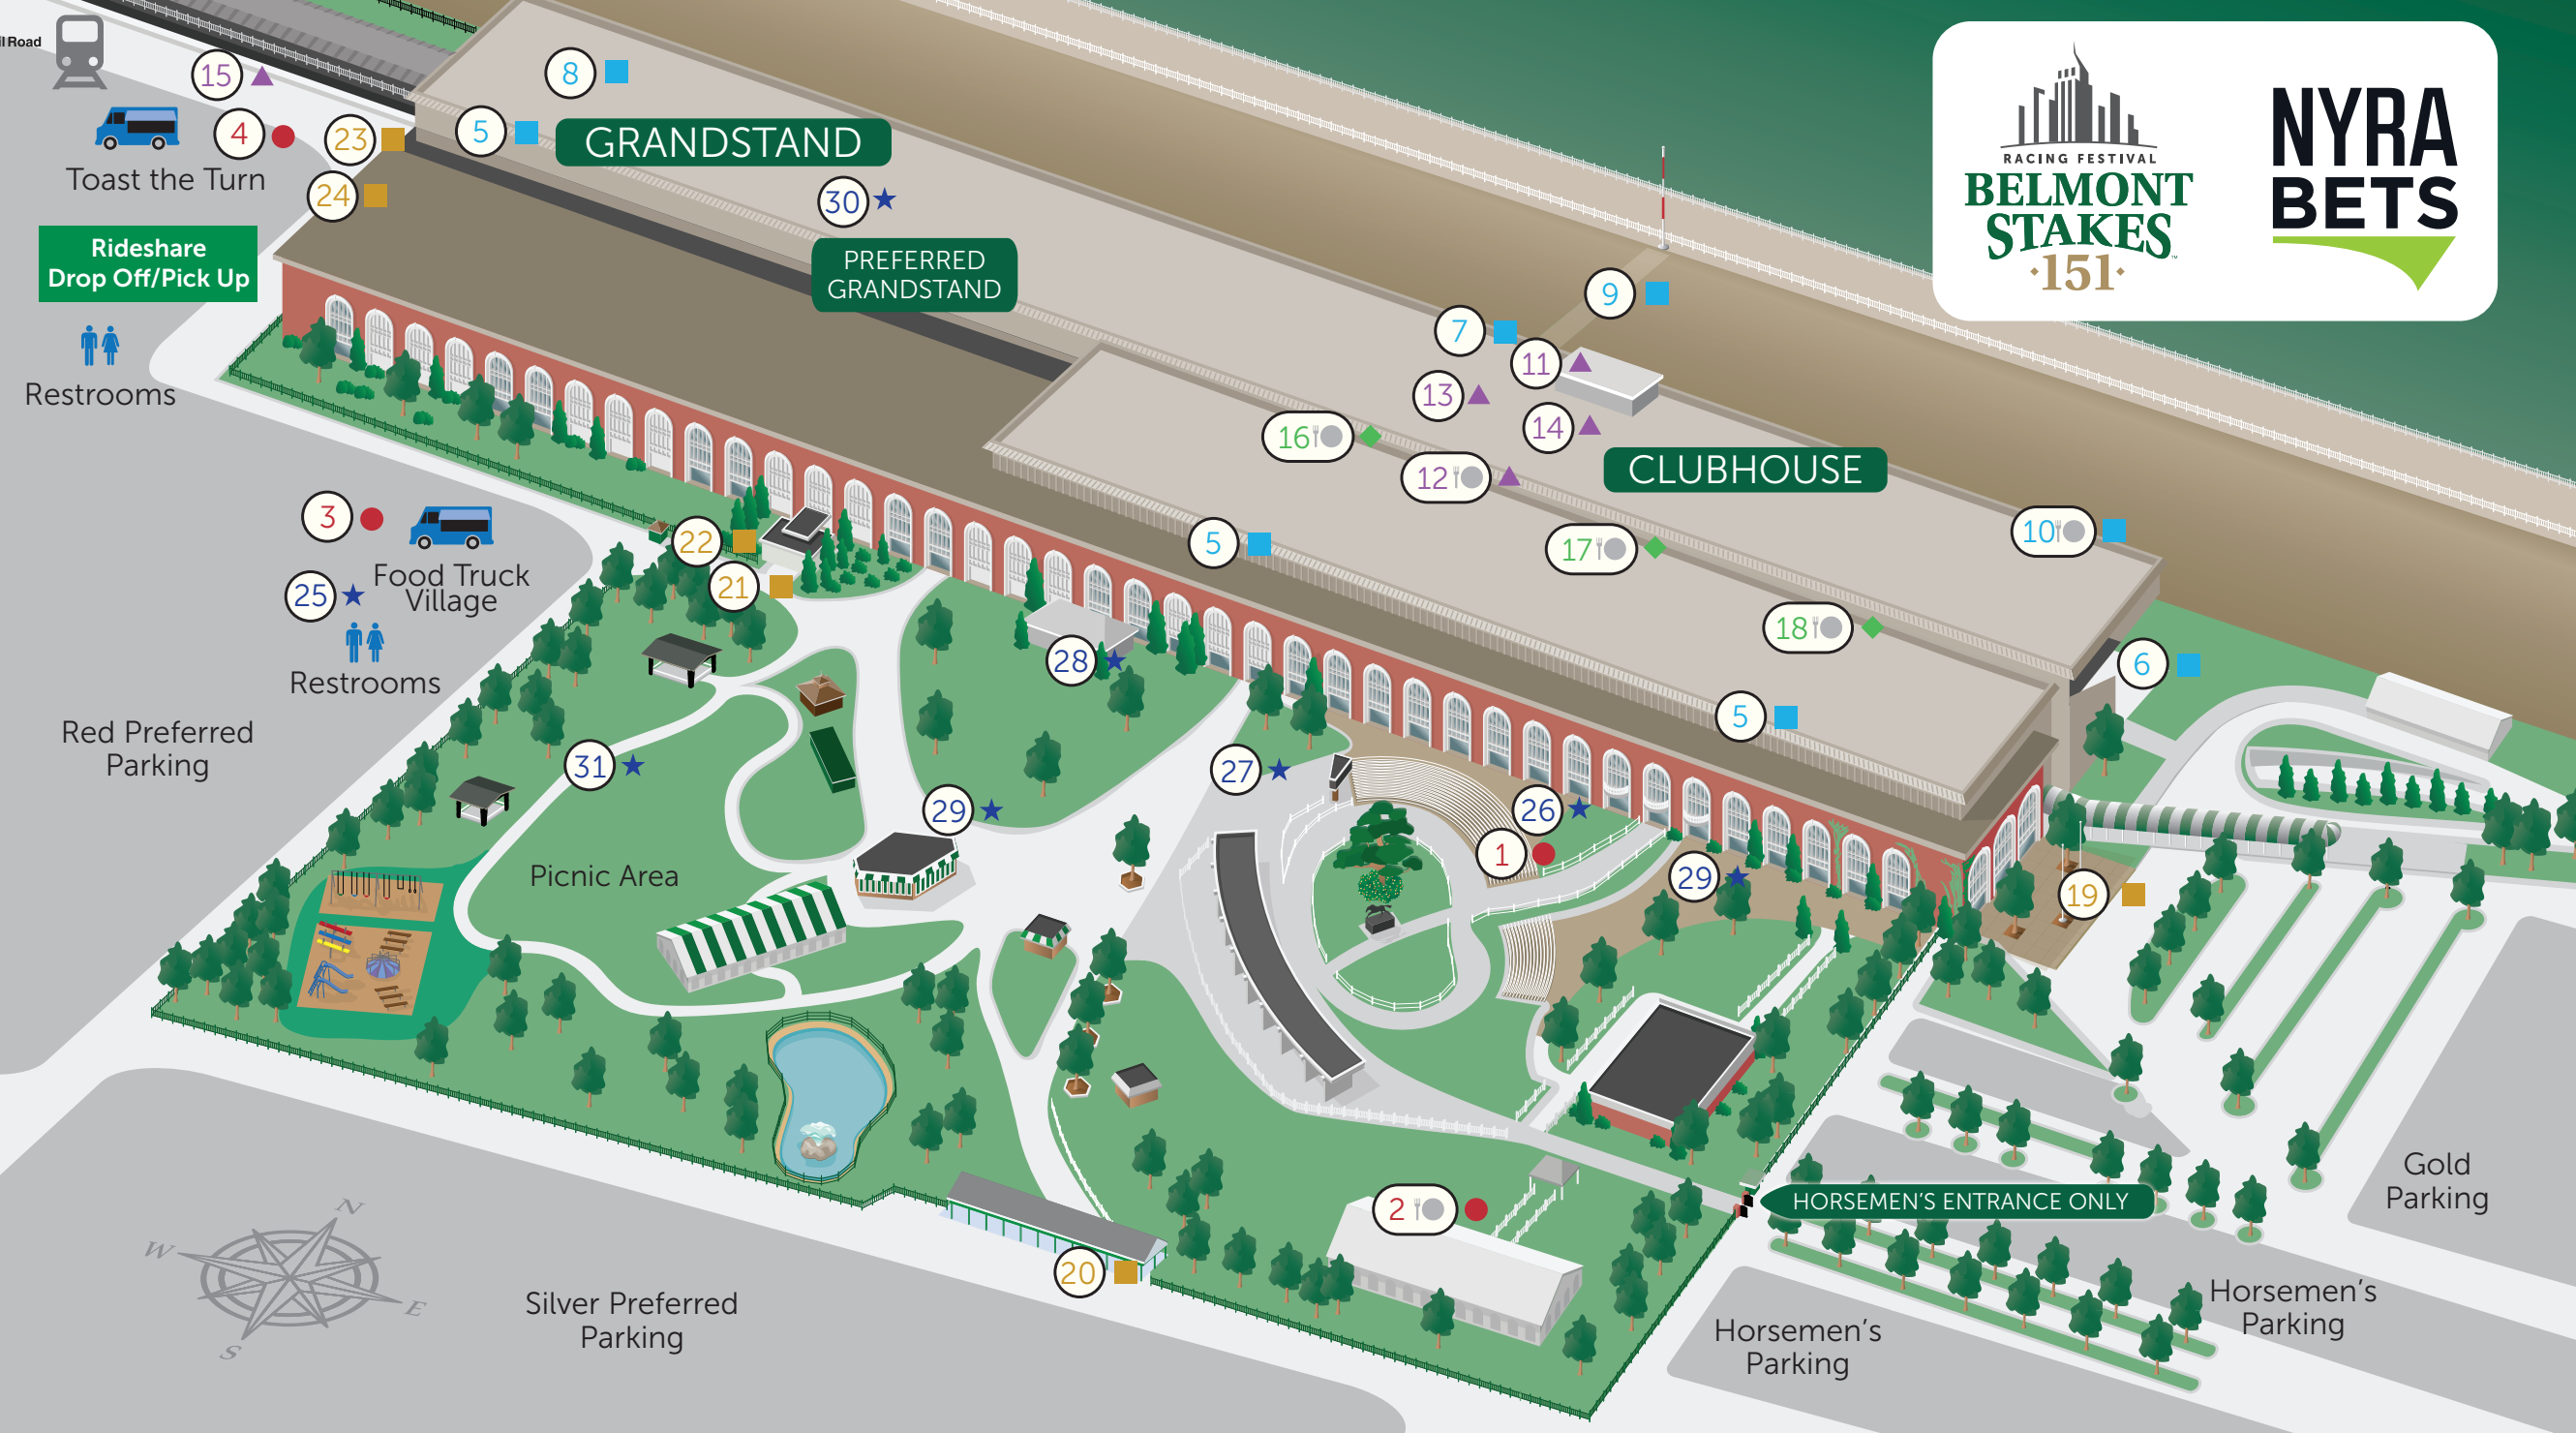

MTA Long Island Rail Road

**TRAVELING BY TRAIN**

Trains will run throughout the day and evening to and from Belmont Park on Belmont Stakes Day. Please note trains will depart Belmont Park every 15 minutes immediately following the Belmont Stakes race until the park closes for the evening.

**RIDESHARE**

Please proceed to the West Paddock Gate for shuttles to the Green Lot to depart Belmont Park via rideshare.

**FIRST AID**

Located on the first floor Grandstand  
 Note: Clubhouse Extended for Belmont Stakes Racing Festival only  
 Contact First Aid 718-659-2361 x.2361

**LOST & FOUND**

Located at Customer Service Centers within the Grandstand & Clubhouse

**SEE SOMETHING/ SAY SOMETHING**

Text ASSIST to 80925  
 Provide your location and concern. Thank you for helping keep Belmont Park safe.

**KEY** Betting terminals available throughout the facility      Reserved Dining      Wifi is available throughout the facility

<b>BACKYARD ●</b>	<b>1st LEVEL ■</b>	<b>2nd LEVEL ▲</b>	<b>4th LEVEL ◆</b>	<b>ENTRANCE / EXIT ■</b>	<b>SPONSOR ACTIVATIONS ★</b>
1 Paddock	5 Bets Squad	11 Box Seat Area	16 Garden Terrace Restaurant	19 Clubhouse/ Clubhouse Will Call	25 Coors Light Food Truck Village
2 Heineken Marquee Tent	6 Champagne Room Apron	12 Belmont Room/ West Wing	17 Turf & Field Club	20 Paddock Gate	26 Longines Fashion Contest
3 Coors Light Food Truck Village	7 Winner's Circle	13 The Woodford Reserve Saloon	18 Diamond Room	21 West Paddock Gate	27 Longines Photo Tent
4 Coors Light Toast the Turn	8 Top of the Stretch	14 Trophy Room		22 West Paddock Gate Will Call	28 Woodford Reserve Paddock Terrace Bar
	9 Finish Line	15 Bridge to LIRR/Bus		23 Train Gate	29 James & Sons Tobacconists
	10 Champagne Room			24 Grandstand West	30 Mohegan Sun Club
					31 Woodford Reserve Trailer Bar