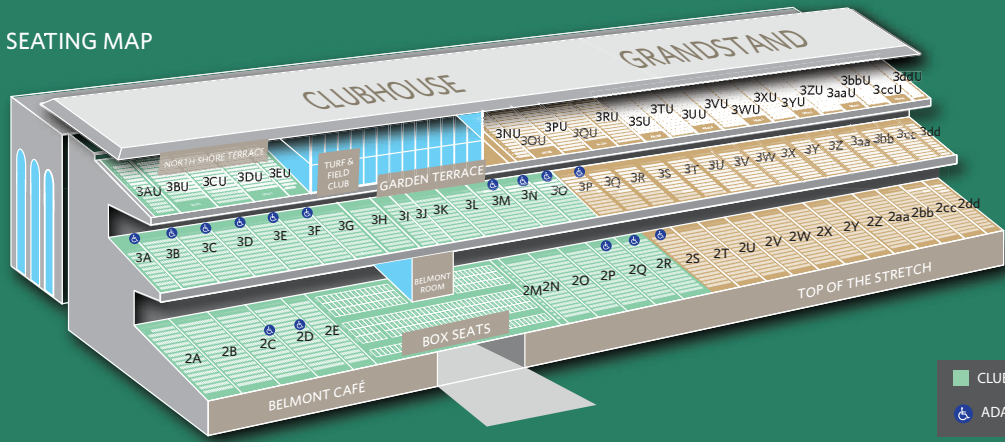

KEY ■ General & Grandstand ■ Indicates Clubhouse ■ Entrances or Exits ■ Reserved Dining ■ WiFi Zone Security, Lost & Found, and First Aid are located in the basement

BACKYARD

- 1 Paddock
- 2 Marquee Tent

1st LEVEL

- 3 Winner's Circle
- 4 Top of the Stretch
- 5 Finish Line
- 6 Belmont Café

2nd LEVEL

- 7 Box Seat Area
- 8 Belmont Room
- 9 West Wing
- 10 Bridge to LIRR/Bus

4th LEVEL

- 11 Garden Terrace Restaurant
- 12 Turf & Field Club
- 13 North Shore Terrace

ENTRANCE / EXIT

- 14 Clubhouse
- 15 Paddock Gate
- 16 West Paddock Gate
- 17 Grandstand West

SEATING MAP

- CLUBHOUSE
- GRANDSTAND
- ♿ ADA SEATING

NOTE: CLUBHOUSE EXTENDED FOR BELMONT STAKES RACING FESTIVAL ONLY
WIFI IS AVAILABLE THROUGHOUT THE FACILITY