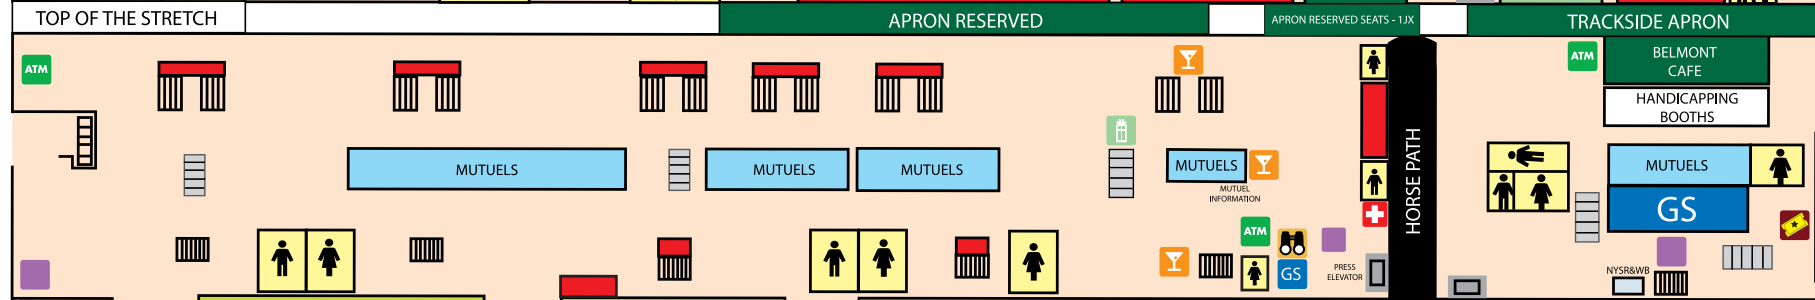

BELMONT PARK FACILITY MAP

4TH FLOOR

3RD FLOOR

2ND FLOOR

GROUND FLOOR

GRANDSTAND ENTRANCE

CLUBHOUSE / GRANDSTAND ENTRANCE

LEGEND

- ATM
- BAR
- BINOCULAR RENTAL
- BELMONT STAKES MERCHANDISE
- CONCESSIONS
- ELEVATORS
- ESCALATORS
- FIRST AID
- GIFT SHOPS
- GUEST SERVICES
- LOST & FOUND
- MUTUELS
- OFFICES
- RESTROOMS
- SEATING
- SECURITY
- STAIRS
- WILL CALL

PLEASE NOTE:

Security, Lost & Found, and First Aid offices are located in the basement.