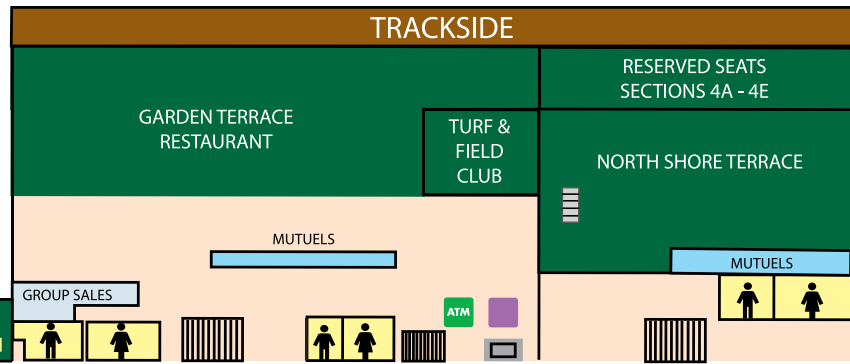

BELMONT PARK FACILITY MAP

4TH FLOOR

3RD FLOOR

2ND FLOOR

GROUND FLOOR

GRANDSTAND ENTRANCE

CLUBHOUSE / GRANDSTAND ENTRANCE

LEGEND

- ATM
- BAR
- BINOCULAR RENTAL
- BELMONT STAKES MERCHANDISE
- CONCESSIONS
- ELEVATORS
- ESCALATORS
- FIRST AID
- GIFT SHOPS
- GUEST SERVICES
- LOST & FOUND
- MUTUELS
- OFFICES
- RESTROOMS
- SEATING
- SECURITY
- STAIRS
- WILL CALL

PLEASE NOTE:

Security, Lost & Found, and First Aid offices are located in the basement.