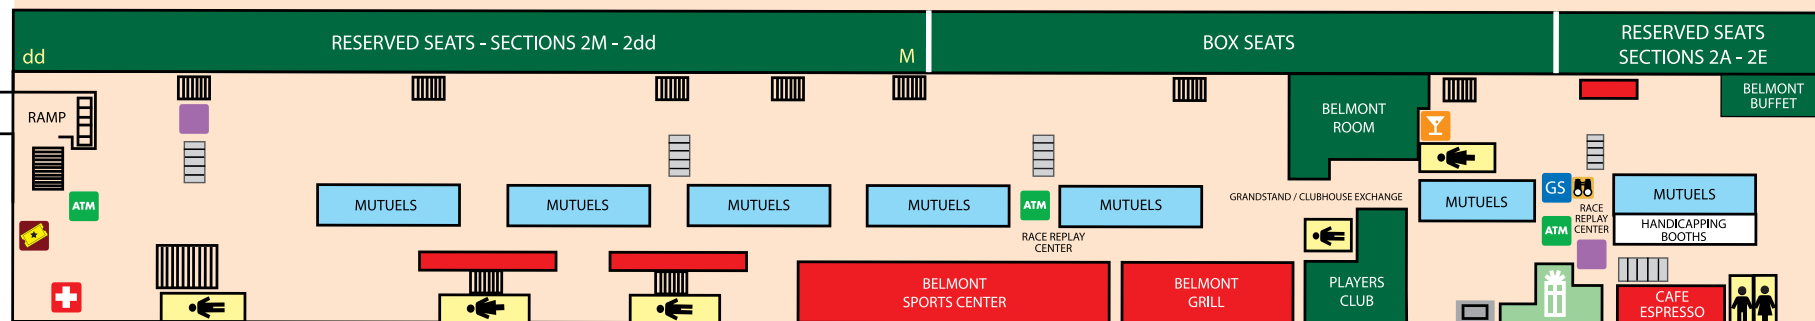

BELMONT PARK FACILITY MAP

4TH FLOOR

3RD FLOOR

2ND FLOOR

GROUND FLOOR

GRANDSTAND ENTRANCE

CLUBHOUSE / GRANDSTAND ENTRANCE

LEGEND

- ATM
- BAR
- BINOCULAR RENTAL
- BELMONT STAKES MERCHANDISE
- CONCESSIONS
- ELEVATORS
- ESCALATORS
- FIRST AID
- GIFT SHOPS
- GUEST SERVICES
- LOST & FOUND
- MUTUELS
- OFFICES
- RESTROOMS
- SEATING
- SECURITY
- STAIRS
- WILL CALL

PLEASE NOTE:

Security, Lost & Found, and First Aid offices are located in the basement.