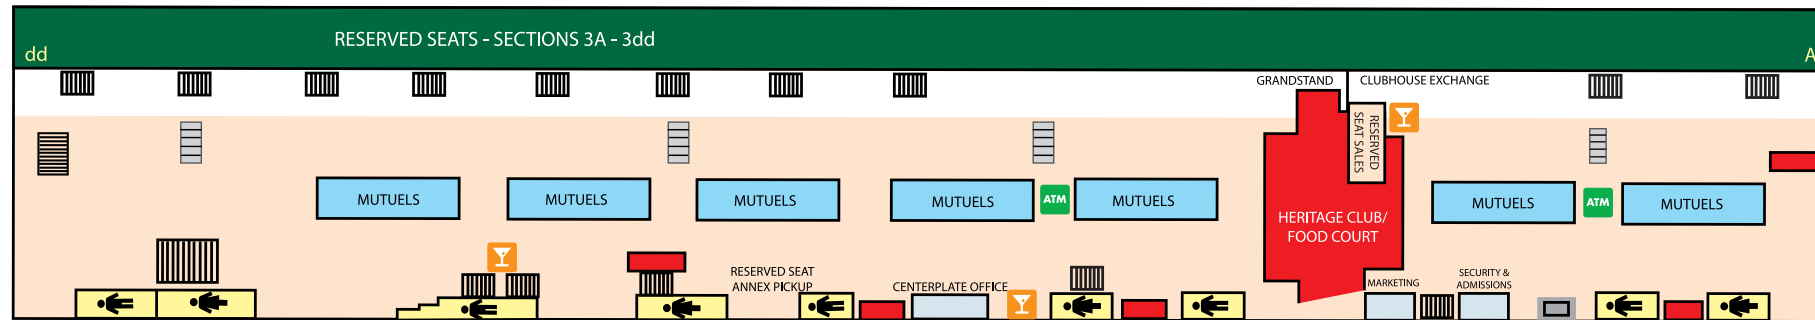

BELMONT PARK FACILITY MAP

4TH FLOOR

3RD FLOOR

2ND FLOOR

GROUND FLOOR

GRANDSTAND ENTRANCE

CLUBHOUSE / GRANDSTAND ENTRANCE

LEGEND

- ATM
- BAR
- BINOCULAR RENTAL
- BELMONT STAKES MERCHANDISE
- CONCESSIONS
- ELEVATORS
- ESCALATORS
- FIRST AID
- GIFT SHOPS
- GUEST SERVICES
- LOST & FOUND
- MUTUELS
- OFFICES
- RESTROOMS
- SEATING
- SECURITY
- STAIRS
- WILL CALL

PLEASE NOTE:

Security, Lost & Found, and First Aid offices are located in the basement.