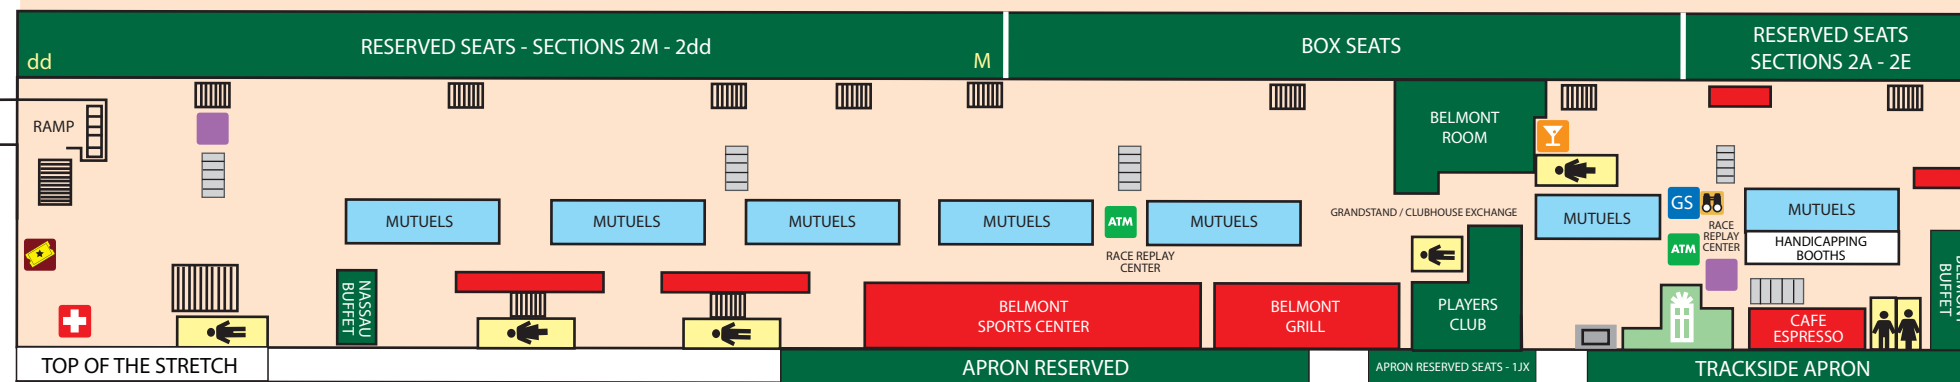

BELMONT PARK FACILITY MAP

4TH FLOOR

3RD FLOOR

2ND FLOOR

GROUND FLOOR

LEGEND	
	ATM
	BAR
	BINOCULAR RENTAL
	BELMONT STAKES MERCHANDISE
	CONCESSIONS
	ELEVATORS
	ESCALATORS
	FIRST AID
	GIFT SHOPS
	GUEST SERVICES
	LOST & FOUND
	MUTUELS
	OFFICES
	PUBLIC PAY PHONES
	RESTROOMS
	SEATING
	SECURITY
	STAIRS
	VIDEO GAMES
	WILL CALL

PLEASE NOTE:
Security, Lost & Found, and First Aid offices are located in the basement.