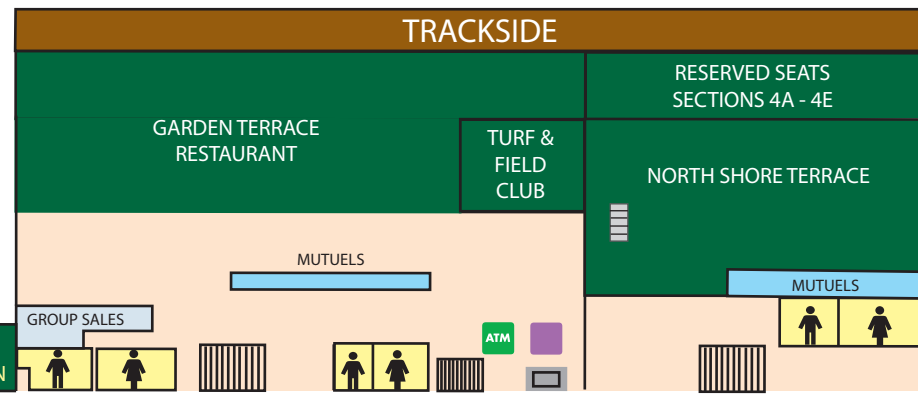

BELMONT PARK FACILITY MAP

4TH FLOOR

3RD FLOOR

2ND FLOOR

GROUND FLOOR

LEGEND	
	ATM
	BAR
	BINOCULAR RENTAL
	BELMONT STAKES MERCHANDISE
	CONCESSIONS
	ELEVATORS
	ESCALATORS
	FIRST AID
	GIFT SHOPS
	GUEST SERVICES
	LOST & FOUND
	MUTUELS
	OFFICES
	PUBLIC PAY PHONES
	RESTROOMS
	SEATING
	SECURITY
	STAIRS
	VIDEO GAMES
	WILL CALL

PLEASE NOTE:
Security, Lost & Found, and First Aid offices are located in the basement.