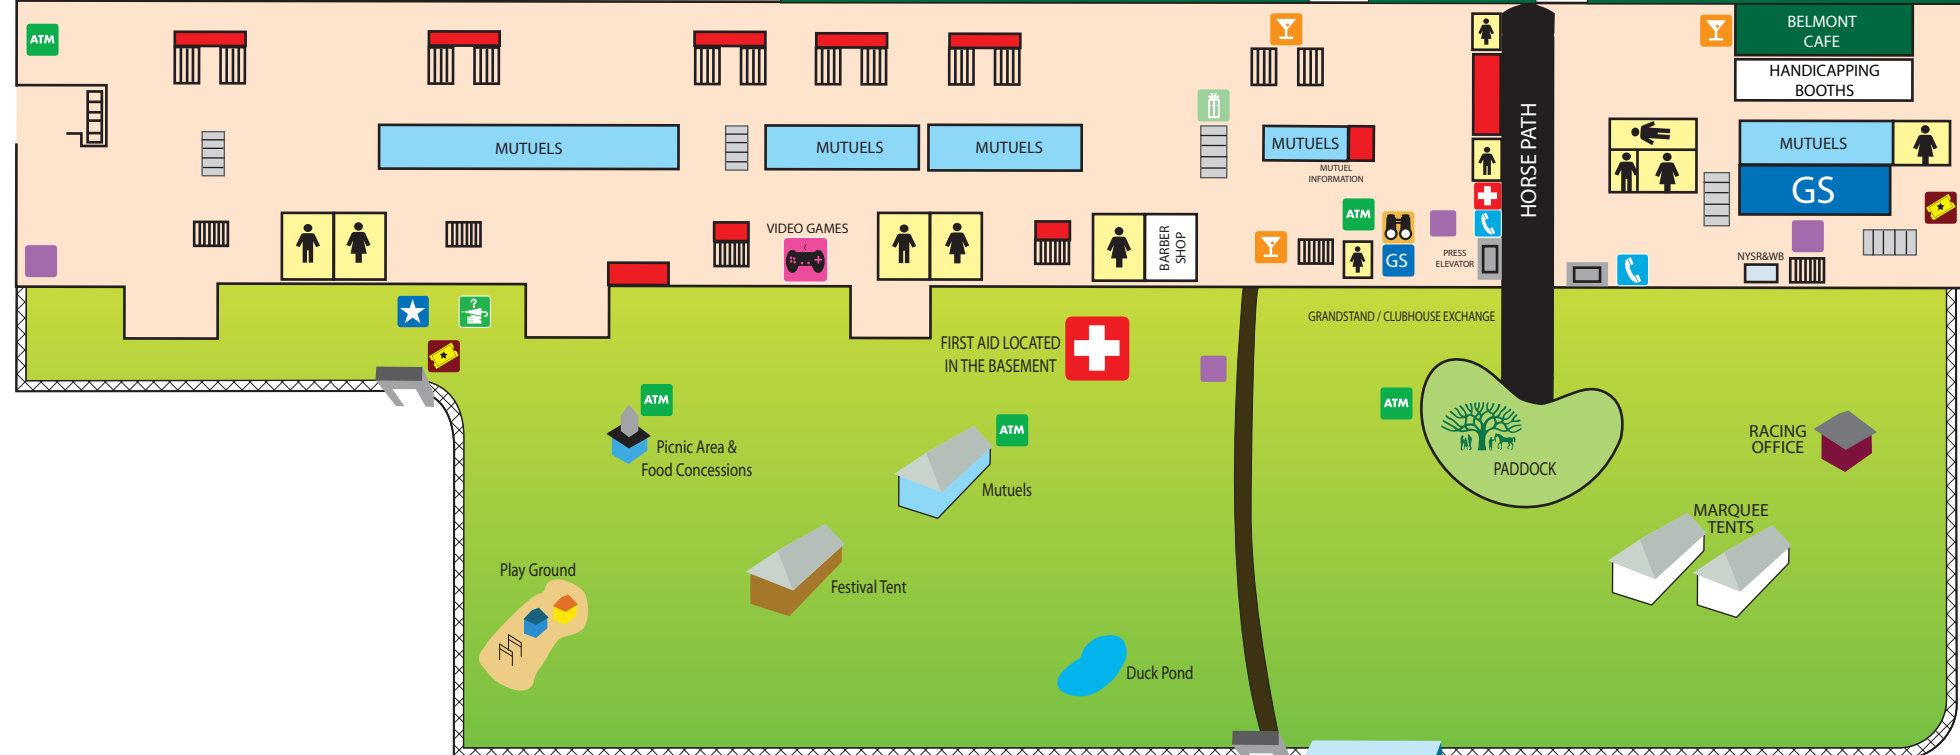

BELMONT PARK FACILITY MAP

4TH FLOOR

3RD FLOOR

2ND FLOOR

GROUND FLOOR

LEGEND	
	ATM
	BAR
	BINOCULAR RENTAL
	BELMONT STAKES MERCHANDISE
	CONCESSIONS
	ELEVATORS
	ESCALATORS
	FIRST AID
	GIFT SHOPS
	GUEST SERVICES
	LOST & FOUND
	MUTUELS
	OFFICES
	PUBLIC PAY PHONES
	RESTROOMS
	SEATING
	SECURITY
	STAIRS
	VIDEO GAMES
	WILL CALL

PLEASE NOTE:
Security, Lost & Found, and First Aid offices are located in the basement.